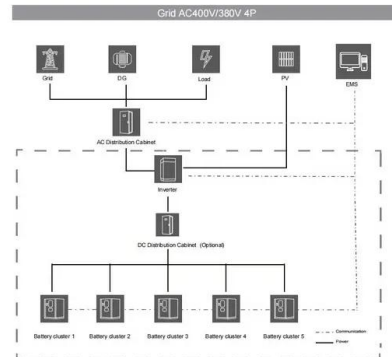

SP 315-S V3

The SP-S equipment precisely controls all movements and parameters of the heating element and pipe clamps during each phase of the welding process. This full automation eliminates operator influence ...