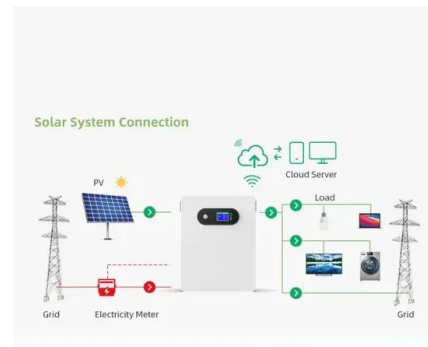

Alternate Recipes In-Depth Analysis

This analysis in the spreadsheet is completely objective. The post illustrates only one of the many playing styles, the criteria of which are clearly defined in the post - a middle of the road ...