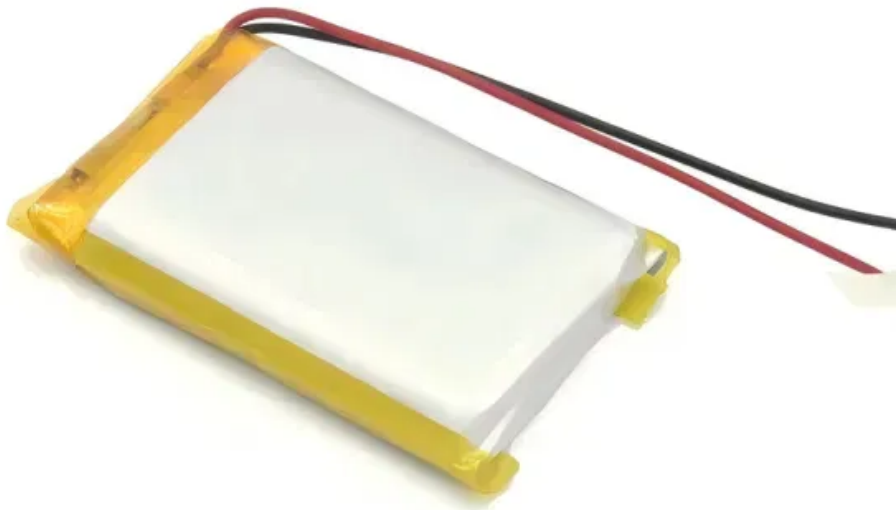

Customized enclosure for solar container inverter in south america

Customized enclosure for solar container inverter in south america

Solar Panels for Shipping Containers

Solar Panels. Solar power kit for shipping container. A plug-n-play solution that can be used as standalone 110v power supply or redundant system with public power. This kit can be connected to ...

Instant Off-Grid(TM) Shipping Containers with Solar and ...

More and more Solar Well pumps are being installed in America to pump water with solar for Livestock, farms and off-grid use. Join the RPS Family today.