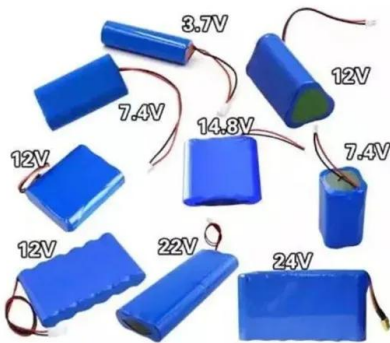

FREE Container Home Electrical Calculator 2025 -- Solar & Load

Calculate your shipping container home's electrical panel size, circuit breakers, inverter capacity, and solar panel requirements. NEC 2023 compliant for all 50 states.

Load Switch , Building DC Energy Systems

Even though it might seem very simple to switch on and off a load using a MOSFET, a reliable load switch control can get quite complicated. The load switch needs to protect itself and the charge ...