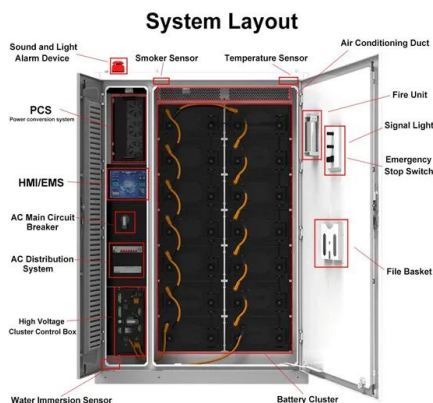

Cómo establecer una impresora predeterminada en Windows 11 y

Resumen: Obtenga información sobre cómo configurar manualmente una impresora predeterminada en Windows 11 o Windows 10, o cómo permitir que Windows administre impresoras automáticamente.