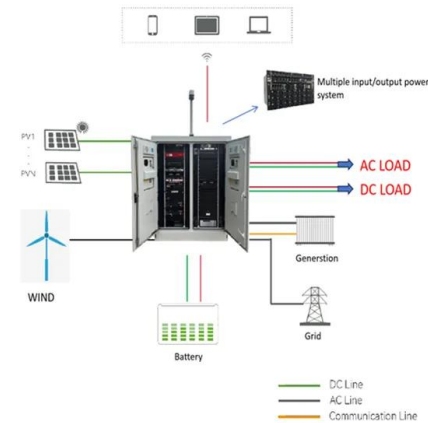

¿Cómo Actualizar Tus Datos Personales en Sofía?

Guía oficial 2026 para actualizar datos personales en SENA SOFIA Plus, corregir correo, teléfono o documento y evitar errores en certificados.