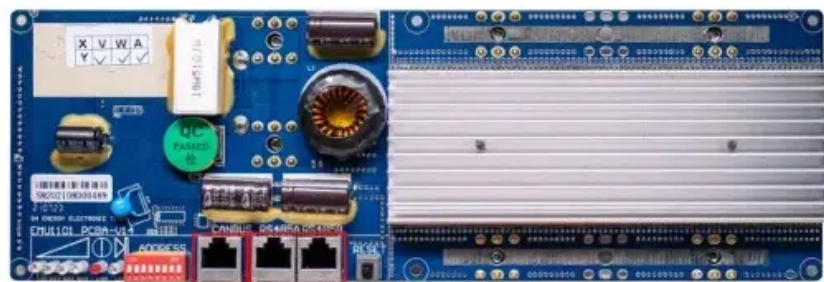

# High current solar container connector field

RS485  
Communication between battery and inverters  
Baud rate:9600bps

RS485 Interface  
Communication between parallel packs or BMS and PC  
Baud rate:9600bps

## High current solar container connector field