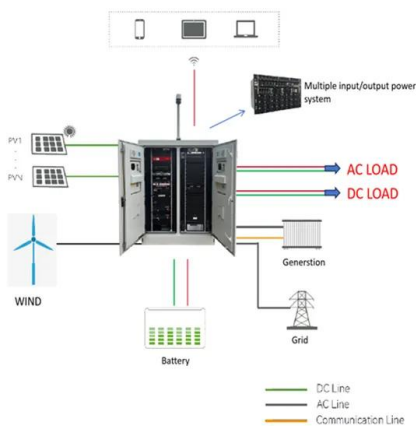

Hungarian Natural History Museum , Bjarke Ingels Group

Bjarke Ingels - Creative Director and Founder, BIG Minimizing its footprint, the museum is partially hidden in the terrain. The sloping green roofs are planted with native species, offering habitats for ...