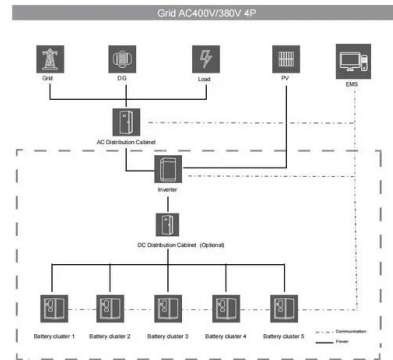

Installing A Well Water Storage Tank: A Step-By-Step Guide

Ready to secure a consistent water supply on your property? Our step-by-step guide to well water storage tank installation covers everything you need to know.

RPS 3HP 13RPS30, Up to 550ft Head, 12.5 to 21 GPM, Deep Well

Power up your water system with the RPS 1.5HP 10RPS15 Deep Well Submersible Pump End. Reliable, durable, and free shipping over $100. Browse and shop today!

RPS 1.5HP 55RPS15, 55GPM, 41-75 GPM, Submersible Pump End

55RPS series pumps are designed for low flow applications of 62 GPM or under. They can be self-installed or placed using a local installer. At 100 feet of head the 55RPS15 will pump 41 GPM! This ...