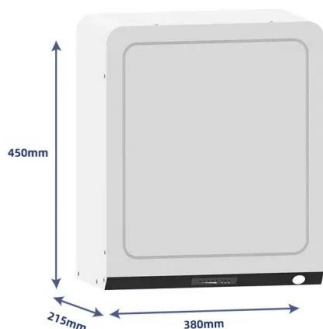

Easy Mobile & Online Ordering & Delivery: Starbucks Coffee Company

Contactless curbside & in-store pick ups & Starbucks delivered with Uber Eats! Order with the Starbucks App on your mobile, on your smart watch or digital assistant

Use Definition & Meaning , Britannica Dictionary

USE meaning: 1 : to do something with (an object, machine, person, method, etc.) in order to accomplish a task, do an activity, etc. often followed by to + verb often + for often + as; 2 : to take ...

mobile solar panel

Suzhou Zhongnan Steel Structure Co., Ltd. :shipping container toilets: Our shipping container toilets are heavy-duty, sanitary modules designed for high-traffic use at industrial sites or public venues, ...

300W Portable Foldable Solar Panel Kit (19.3x37.4in, 15.2lb), with

300W Portable Foldable Solar Panel Kit (19.3x37.4in, 15.2lb), with Separate Controller and Dual USB, Monocrystalline Charger for 12V Batteries, Power Stations, RV Camping Emergency Use quantity