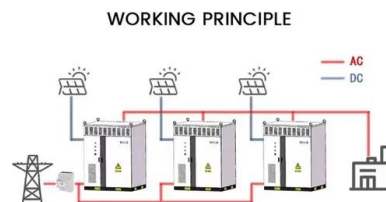

How Do You Get To Baxtorian Falls in OSRS?

We'd like to suggest 5 ways of getting to Baxtorian Falls, listed from best to worst: The Minigames teleport and Games Necklace are the best options for sure, since they leave you near the big ...