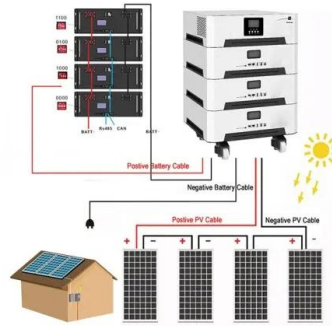

### Solar container electrical equipment replacement device video ...

Solar container electrical equipment replacement device video explanation What is a solarcontainer? The Solarcontainer is a photovoltaic power plantthat was specially developed as a mobile power ...

### How to reset solar equipment , NenPower

The importance of resetting solar equipment often stems from the intricate interplay between different components--solar panels, inverters, batteries, and monitoring systems all need to ...

### Solar container electrical equipment replacement device video ...

Join us as we take you through the intricate details of transforming a 20-foot standard shipping container into a solar powerhouse capable of energizing an entire town.