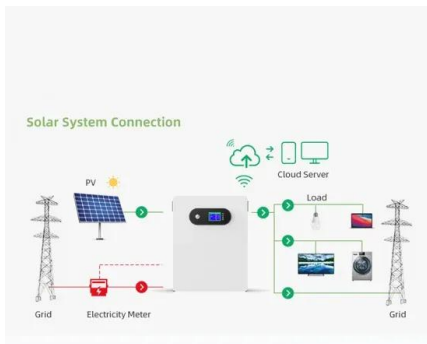

Taj Mahal History: Unveiling the Secrets Behind India's Iconic Monument

This article delves deeper into the various facets of the Taj Mahal, exploring its history, architectural wonders, cultural significance, and more as part of the broader Taj Mahal history.

WhatsApp Web: Qué es, cómo se utiliza y comparativa frente a

WhatsApp Web es una manera de utilizar WhatsApp a través de tu navegador, pudiendo escribir tus mensajes, leerlos o enviar archivos. Prácticamente puedes hacer lo mismo que en la

...

Taj Mahal

The Taj Mahal was designated as a UNESCO World Heritage Site in 1983 for being "the jewel of Islamic art in India and one of the universally admired masterpieces of the world's heritage". It is regarded as ...

- ☒ LIQUID/AIR COOLING
- ☒ ON GRID/HYBRID
- ☒ PROTECTION IP54/IP55
- ☒ BATTERY /6000 CYCLES

Descargar WhatsApp

Usa WhatsApp en tu navegador. Todas las funciones que te encantan: chats, llamadas, estados, compartir pantalla y más, en una pantalla más grande con la aplicación WhatsApp para iPad. Recibe ...