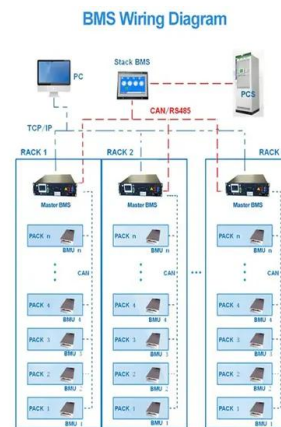

TfL invites bidders to install and operate solar farms for the Tube

Mete Coban, Deputy Mayor for Environment and Energy, said: "The Mayor has ambitious goals to cut London's carbon footprint, so powering London's world-leading transport system with ...