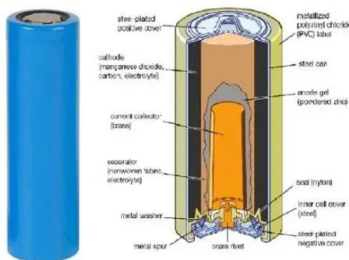

ABC National > Membership > MasterFormat® (CSI ...

Associated Builders and Contractors (ABC) is a national trade association that advances and defends the principles of the merit shop in the construction ...