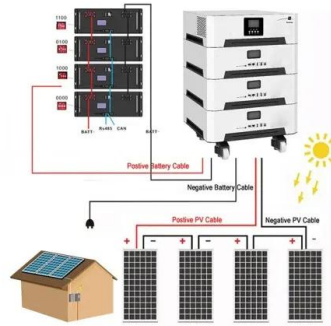

65, PUTNOE LANE, BEDFORD, MK41 9AE

65 PUTNOE LANE is a large detached house of 171m², built sometime between 1950 and 1966, which could now be worth an estimated £787,795. It was last sold for £645,000 in December 2018, which ...