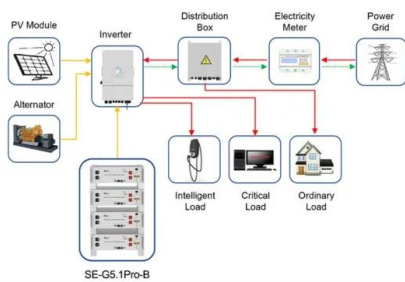

Cargo Ship Voyages

Current possibilities: - classic voyages historic coastal vessel (2026) North Sea / Baltic (mv Nordstjernen) - short haul European, Mediterranean, Baltic - Europe/South Africa/Europe voyages, ...

Application scenarios of energy storage battery products

PNCT

Solar Generation Dashboard Port Newark Container Terminal (PNCT) is one of the only Container Ports in the World to use part of its active operational footprint (10 acres) that provides a dual purpose, in ...

Memic Overlords II , January 18, 2026 "America vs , Facebook

How long before the Koreans decide that they, too, need to rearm, including with nuclear weapons, as they face a hostile and nuclear-armed North Korea and a rearmed, possibly nuclear Japan, which ...