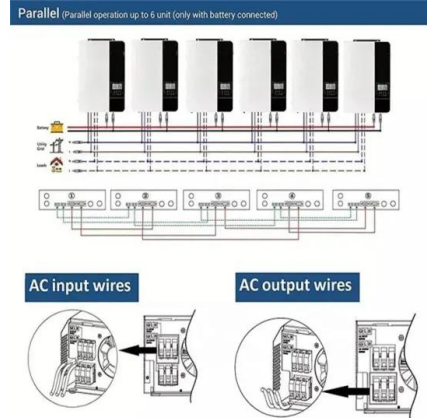

On-Site Solar Operations and Maintenance Manager

The ideal candidate will have experience with power plant operations and maintenance, solar plant operations (including power converters specifically), high voltage switching, and post-operational ...

Solar Operations and Maintenance Resources for Plant ...

After solar energy arrays are installed, they must undergo operations and maintenance (O& M) to function properly and meet energy production targets ...

Contact Us

For catalog requests, pricing, or partnerships, please visit:
<https://www.goodstays.co.za>