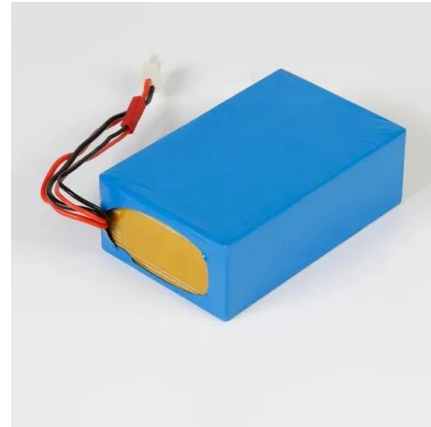

World of Panerai Watches , US Panerai Official Website

Visit Officine Panerai's official website and dive in to the world of legendary experiences of watch making excellence and history. Enter Panerai for more.