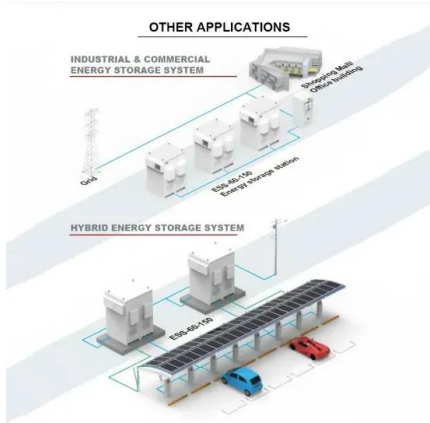

Port louis steam storage tank installation