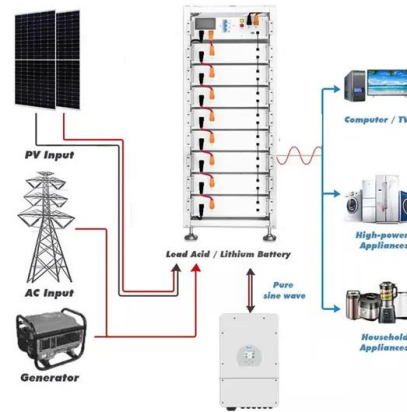

PortableApps Platform Features

PortableApps Platform Features The PortableApps Platform(TM) is a full-featured portable software system that lets you build your own custom portable app suite for use in your synced cloud ...

What is a portable app? , PortableApps

portable - carried or moved with ease app - a computer program like a web browser or word processor Portable App Definition (permalink) A portable app is a computer program that doesn't need to be ...

Portable App Directory , PortableApps

You'll always know what's been released and what's coming up next! The Portable App Directory(TM) and Portable App Marketplace(TM) list free open source software and freeware portable apps. All apps are ...