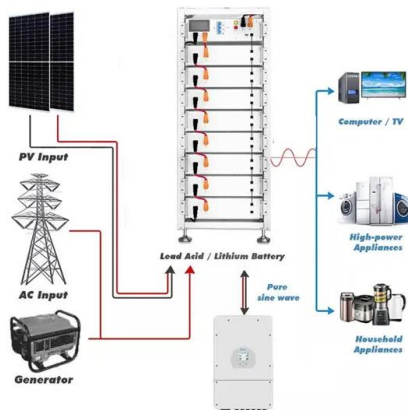

## ENERGY STAR Portfolio Manager

Specifically, Water Treatment and Distribution Plants - This daily flow rate includes all sources of water through the plant, including ground water, surface water, and purchased water. This value is ...