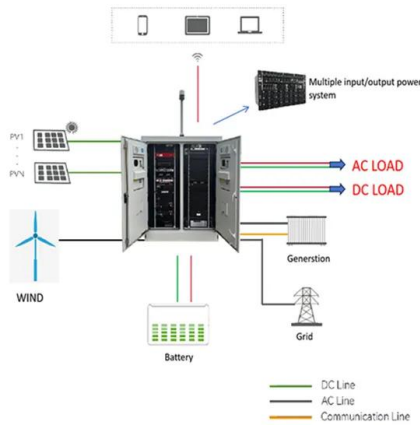

The Stars My Destination

This literary device had been previously used by James Joyce in A Portrait of the Artist as a Young Man and M.R. James in A Warning to the Curious. Bester may have come across his title expression in ...

CIVIL AIR PATROL The Official Auxiliary of the United States Air ...

We gratefully acknowledge the following organizations for their photo-graphic contributions: Boeing Corporation, Experimental Aircraft As-sociation (EAA), Lockheed Martin Astronautics, National ...

Planetary management

Housing , Housing represents the living space available for pops to live comfortably. Housing is primarily provided by districts, with city districts giving more housing than their resource ...