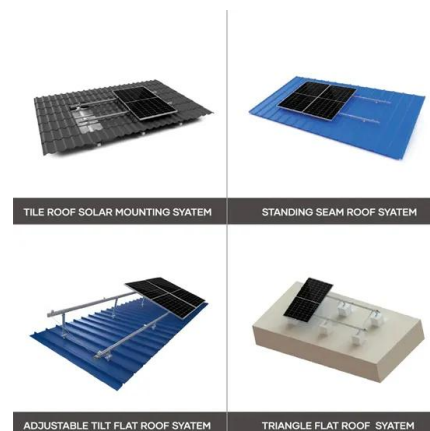

La Sportiva TX Hike Mid Leather GTX

The TX Hike Mid Leather GTX is one of the most comfortable hiking boots that we tested, thanks to a flexible nubuck leather upper, strategic padding, and extra spacing in the toe box height ...