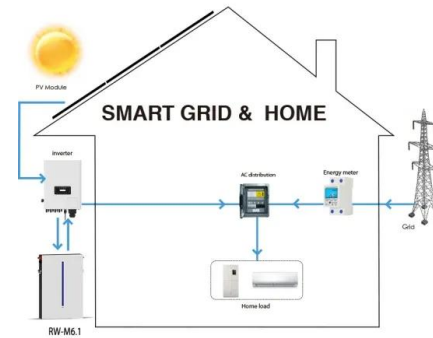

RPS Solar Pumps , America's #1 Solar Well Pumps - The #1 Solar ...

Solar Pumps for Irrigation » Want to use solar power for your well pump? Or for your farms' booster pumps? Solar is more versatile than ever. Tell any of the RPS team about your water needs and we'll ...

Submersible Pump Remote Control , Smart Irrigation & Solar Systems

Shop submersible pump remote control systems for agriculture, irrigation, and solar water pumping. Premium smart controllers with VFD, wireless operation, and lithium battery options.

Contact Us

For catalog requests, pricing, or partnerships, please visit:
<https://www.goodstays.co.za>