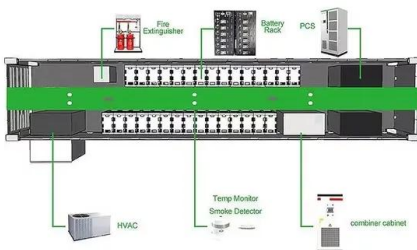

Pump Buyers & Importers in New Zealand , go4WorldBusiness

Sell Pump in bulk to verified buyers and importers from New Zealand. Connect with businesses actively looking to buy wholesale Pump at best prices.