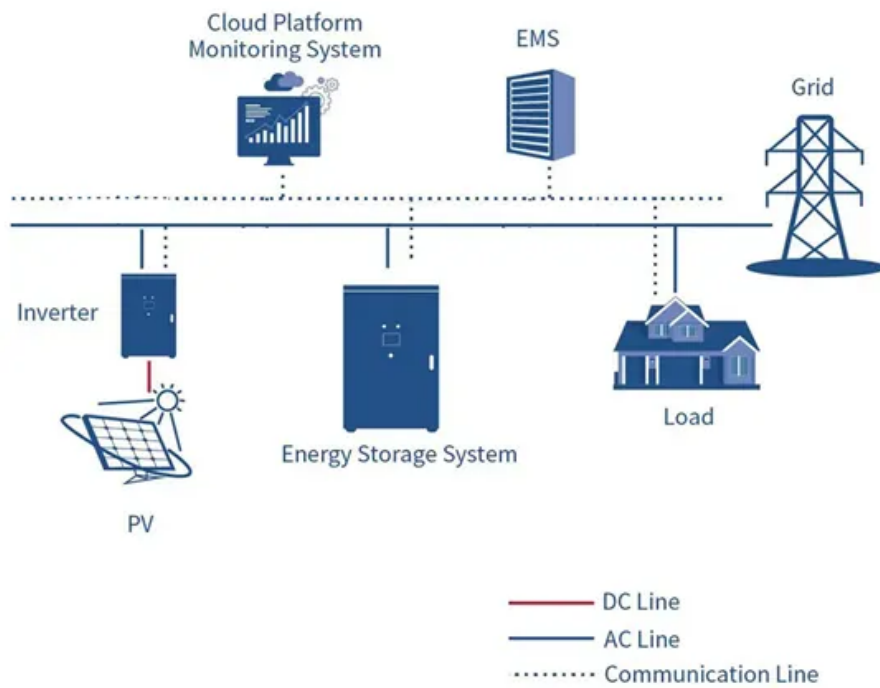

Ret solar container

Ret solar container

Rent To Own Solar Systems South Africa - Sinetech

Tailored Solar System Price Plans Sinetech offers a range of small, medium and large rent-to-own solar systems designed to meet your power requirements and budget. And if you need a solar system ...