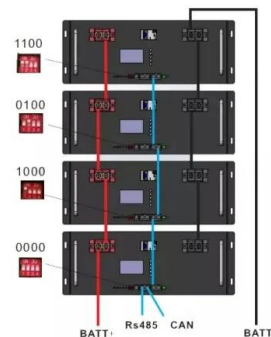

Contact Us

For catalog requests, pricing, or partnerships, please visit:
<https://www.goodstays.co.za>