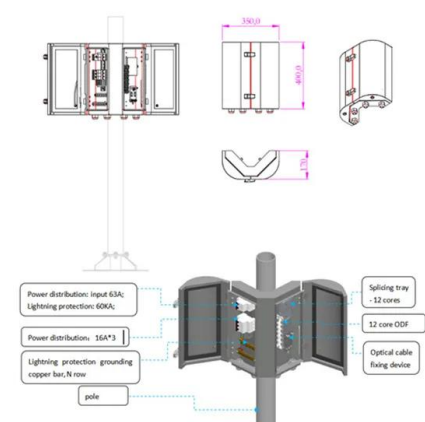

Multi-Stop Route Planning and Optimization Tools

Find the shortest routes between multiple stops and get times and distances for your work or a road trip. Easily enter stops on a map or by uploading a file. Save gas and time on your next trip.