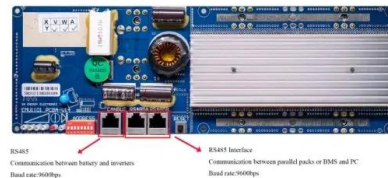

ADB, Sun Pacific Energy Ltd sign US$2.8 million loan to boost Samoa...

The Asian Development Bank (ADB) and Sun Pacific Energy Ltd (SPEL) have signed a US$2.8 million (approximately AU$4.3 million) loan to expand renewable energy generation in ...