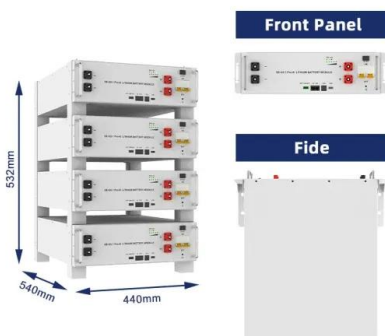

finance and ...