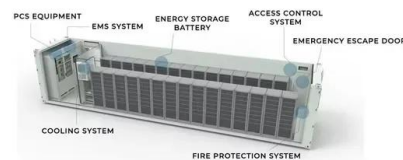

Professional Translation and Localization services

That's why 90% of Fortune 500 companies trust TransPerfect to deliver customized content plans and AI deployment strategies that maximize global performance. ...