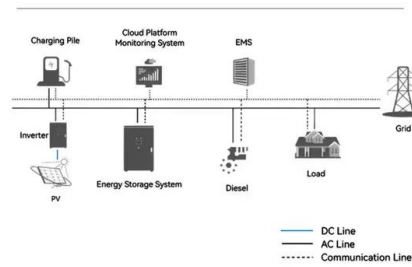

Shanhe Intelligent 90 High Pressure Hose Compressor to ...

Buy Shanhe Intelligent 90 High Pressure Hose Compressor to Condenser Excavator Air Conditioning Parts online today! Dear Sir/Madam, Thank you for visiting our store! The quality of

...

System Topology