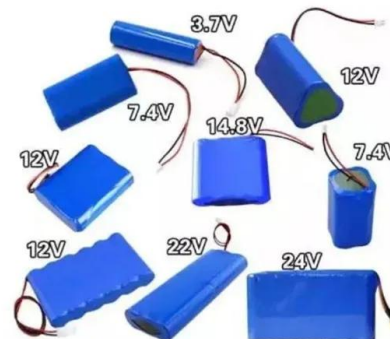

Get started with Google Maps

Get started with Google Maps This article will help you set up, learn the basics and explain various features of Google Maps. You can use the Google Maps app on your mobile device or Google Maps ...