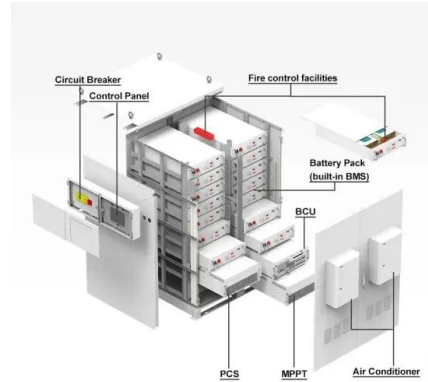

Application Note - Battery Profile Programming on the

One of the main applications of the Storage Solution is Battery Profile programming, in which the system operates according to a configurable charge/discharge profile - supporting, for example, time of use ...

Set Battery Mode Control in mySolarEdge

Maximize Self Consumption mode uses all available solar energy to power your home and charge the battery. This mode prioritizes available solar power and energy stored in the battery over imported ...

6. Controlling depth of discharge

As the week progresses and more solar energy is becoming available, notice how BatteryLife makes its system operate at or near full charge, and how it allows the depth of discharge to be increased as the ...