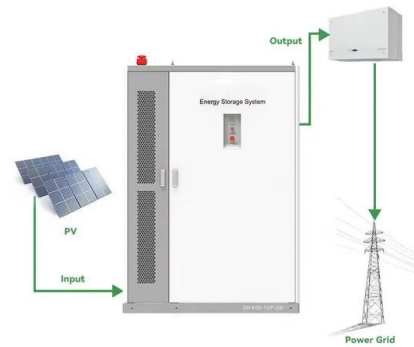

floor plan of the lab container building 1: lab for XF, XP, ...

Download scientific diagram , floor plan of the lab container building 1: lab for XF, XP, XF 2: sample preparation and milling are 3: lab with drying ovens, muffle ...

40ft Laboratory and product testing facility - shipping ...

We received an online enquiry for a bespoke container conversion using a 40ft new 'one trip' high cube shipping container modified into a product testing facility with ...

Container-Based Laboratories: Research with Portable Labs

Container-based laboratories are modular, portable research environments built within shipping containers or similar structures. These labs are designed to be self-sufficient, with built-in ...