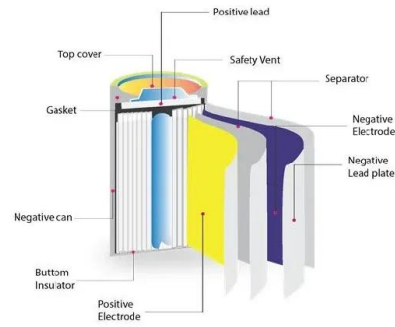

CONTAIN: An open-source shipping container laboratory optimised

A shipping container laboratory Shipping containers are by definition (1) shippable, allowing a laboratory to be transported to almost anywhere in the world, (2) stackable, allowing ...

Contact Us

For catalog requests, pricing, or partnerships, please visit:
<https://www.goodstays.co.za>