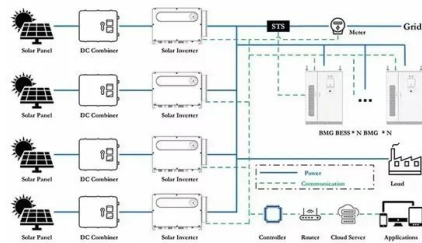

Hide in the container nearby , Nod-Krai , Genshin Impact

East of the Moon, West of the Sun The Shoemaker's Children Go Barefoot Hide in the container nearby Nod Krai If this video helped, make sure to support a rar

How to EASILY Beat Secret Source Automaton Overseer Device in Genshin

The Secret Source Automaton Overseer Device is a world boss introduced as part of Genshin Impact's 5.6 update as a minor addition to its Natlan region.

Fixed Storage Device and Energy Transfer Device

Fixed Storage Devices and Energy Transfer Devices are an exploration mechanic in Fontaine currently found in the Liffey Region and Fontaine Research Institute of Kinetic Energy Engineering Region.