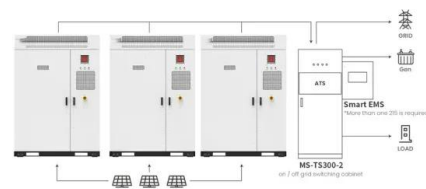

Fixed Storage Device and Energy Transfer Device

Fixed Storage Devices and Energy Transfer Devices are an exploration mechanic in Fontaine currently found in the Liffey Region and Fontaine Research Institute of Kinetic Energy Engineering Region.

Application scenarios of energy storage battery products