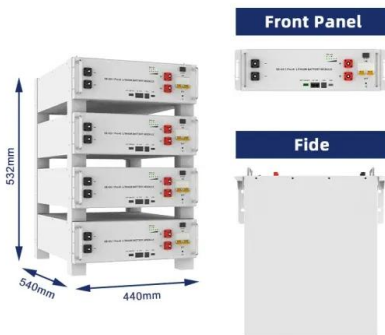

bacteria to help ...