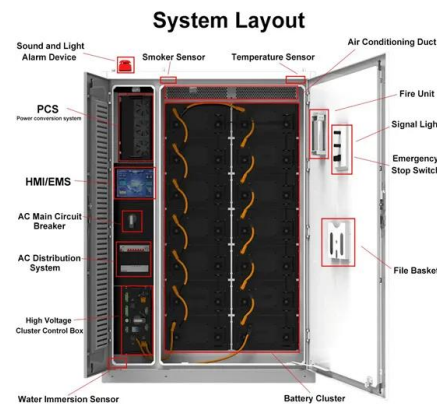

Tbilisi energy storage welding machine ranking

U.S. Solid USS-BSW07 Battery Spot Welder 21 KW 3500A Capacitor Energy Capacitor Energy Storage Precise Welding Machine . The newly designed U.S. Solid USS-BSW00007 high-frequency inversion ...