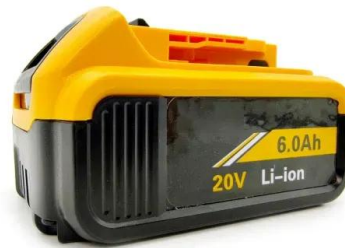

Zhenghao Energy Storage: The Ultimate Outdoor Power Solution for

How Zhenghao's Outdoor Power Supply Redefines Energy Storage Zhenghao's modular battery system utilizes lithium iron phosphate chemistry --the same technology powering 68% of new solar farms ...