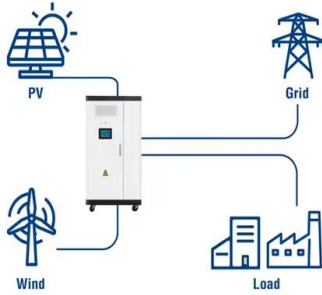

What is an electric vehicle solar container device

What is an electric vehicle solar container device

Utility-Scale ESS solutions

Unlocking the Secrets: What Happens If You Use a Higher Ah Battery?

The performance of an electric vehicle is influenced by a variety of factors, including the type and quality of the battery, the electric motor, and the transmission system.

51.2V 300AH

 LFP 12V 100Ah

COMPLETE GUIDE TO CONTAINER SHIPPING FOR VEHICLES

Solar container for electric vehicles clean megapack solar container device The Megapack thermal management system is located at the top of each unit. It uses coolant fluid, made of an equal-parts ...